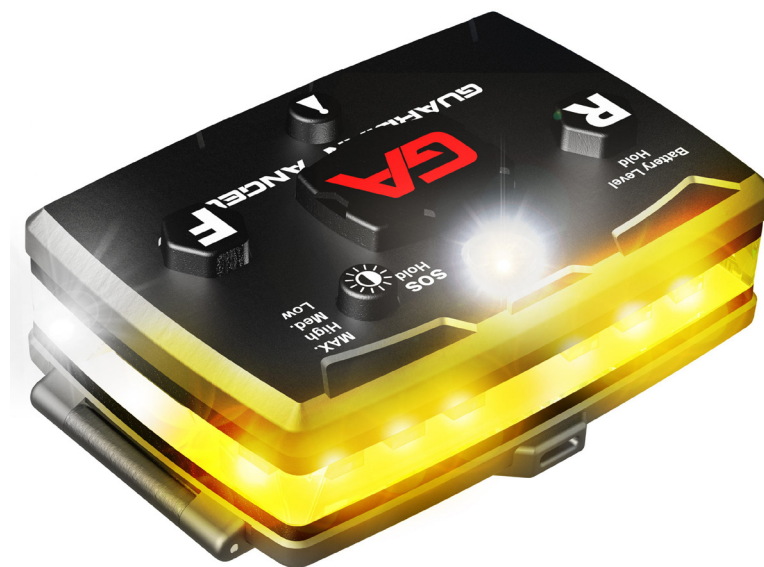

ELITE Wearable Safety Light

White / Yellow

Item No:	AC-00004
Manufacturer:	Guardian Angel
Certificates:	IP68, CE
Size:	7 x 5,5 x 4 cm
Color:	Black
Country of origin:	USA
NSN no:	8512102000
Tariff:	30059099
Weight:	85 g

Lightweight water proof, dust proof and shock proof safety light with long range visibility. Tested 5+ miles visibility using high powered LEDs, 360° wearable lighting.

Stealth Work Light Feature – Single red LED work light for low light environments. Enhanced Work Light Feature – 4 high powered white LEDs offer hands free work light.

The light has four different brightness settings – Low, Medium, High and MAX. Extreme Battery Life – Rechargeable lithium ion battery using USB Type-C charging cable which is included.

Built in Magnet Mounting System – Built in Neodymium magnet and corresponding magnet clip (included) attaches to nearly any surface.